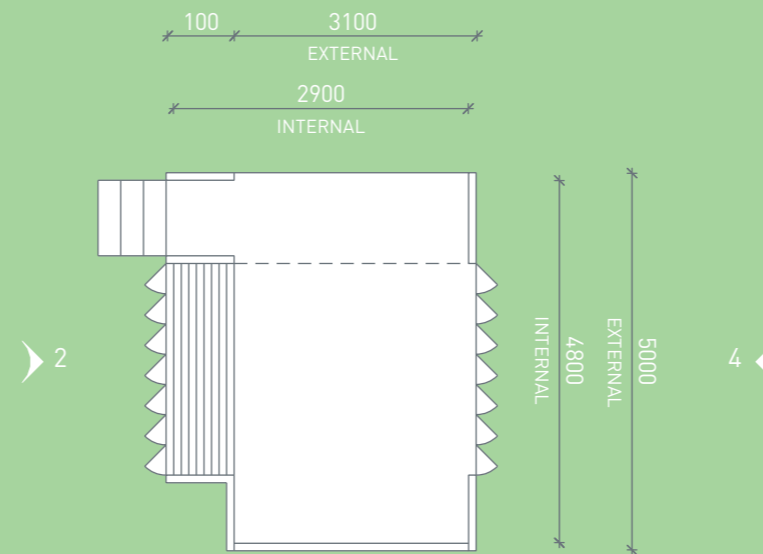

2 ELEVATION  
5000 EXPANDER

3 ELEVATION  
5000 EXPANDER

4 ELEVATION  
5000 EXPANDER

1 FLOOR PLAN  
5000 EXPANDER

DESIGN HOME CHANGE HOME CHANGE DESIGN CHANGE HOME DESIGN  
CHANGE DESIGN HOME DESIGN CHANGE HOME HOME DESIGN CHANGE

LEGEND

- 1. OUTDOOR ROOM
- 2. STAIRS (TO BE DETERMINED ONSITE)

INTERNAL AREA: 14sqm  
ROOF AREA: 15.5sqm

WHITE SERIES 5000 EXPANDER