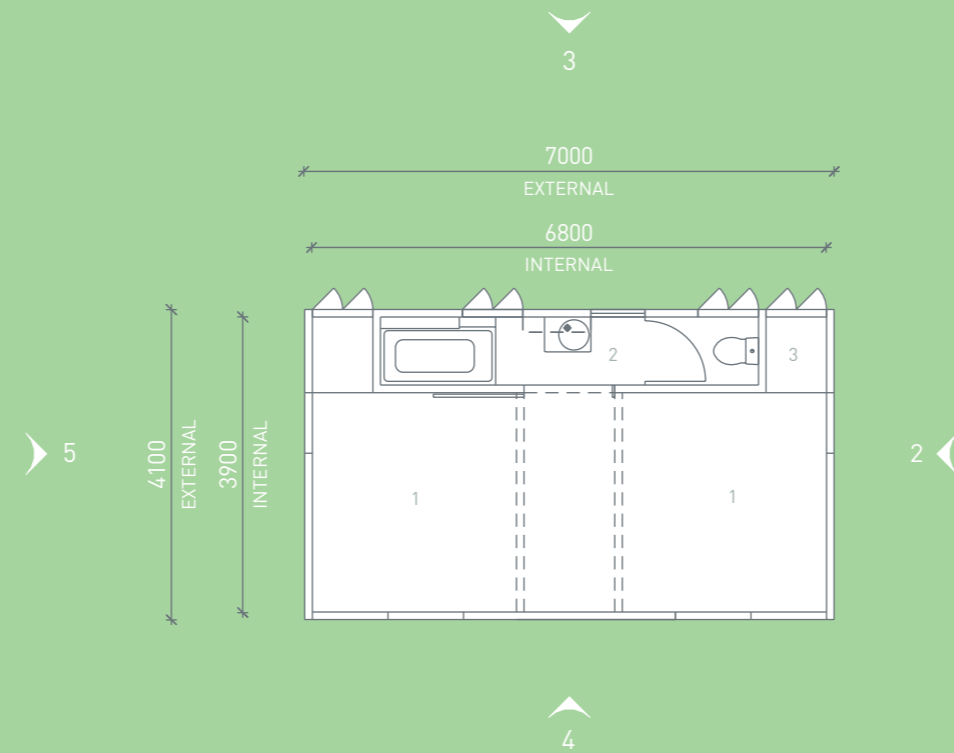

4 ELEVATION  
7000 EXPANDER

3 ELEVATION  
7000 EXPANDER

5 ELEVATION  
7000 EXPANDER

2 ELEVATION  
7000 EXPANDER

1 FLOOR PLAN  
7000 EXPANDER

DESIGN HOME CHANGE HOME CHANGE DESIGN CHANGE HOME DESIGN  
CHANGE DESIGN HOME DESIGN CHANGE HOME HOME DESIGN CHANGE

LEGEND

- 1. BEDROOM
- 2. BATHROOM
- 3. SEAT/STORAGE

INTERNAL AREA: 28.7sqm  
ROOF AREA: 28.7sqm

WHITE SERIES 7000 EXPANDER