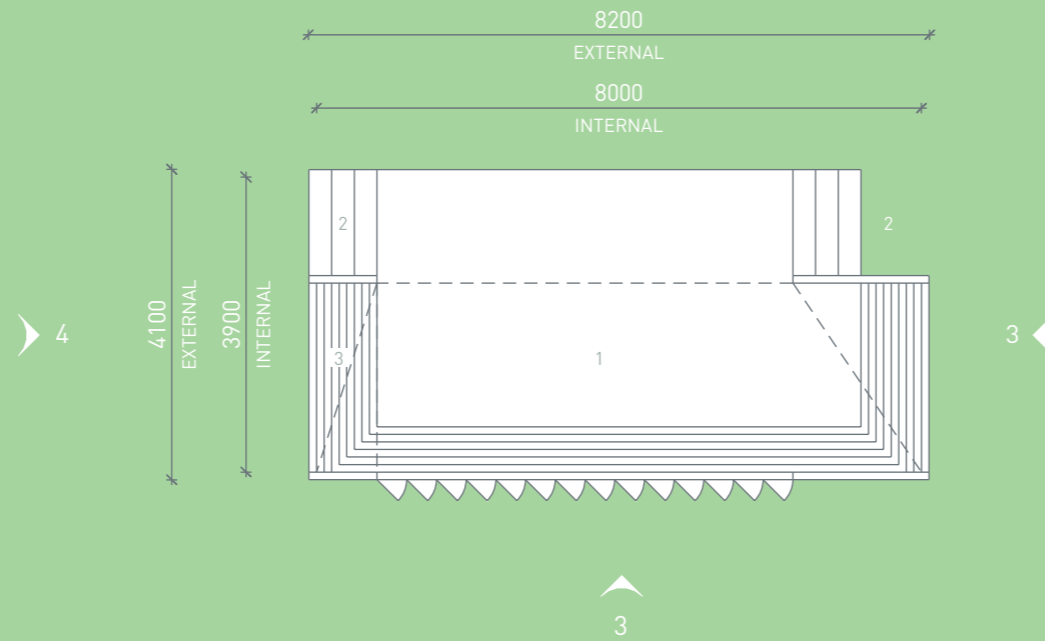

4 ELEVATION
8000 EXPANDER

3 ELEVATION
8000 EXPANDER

2 ELEVATION
8000 EXPANDER

1 FLOOR PLAN
8000 EXPANDER

DESIGN HOME CHANGE HOME CHANGE DESIGN CHANGE HOME DESIGN
CHANGE DESIGN HOME DESIGN CHANGE HOME HOME DESIGN CHANGE

LEGEND

- 1. OUTDOOR ROOM
- 2. STAIRS (TO BE DETERMINED ONSITE)
- 3. OPTIONAL LAUNDRY LOCATION

INTERNAL AREA: 31.2sqm
ROOF AREA: 33.6sqm

WHITE SERIES 8000 EXPANDER