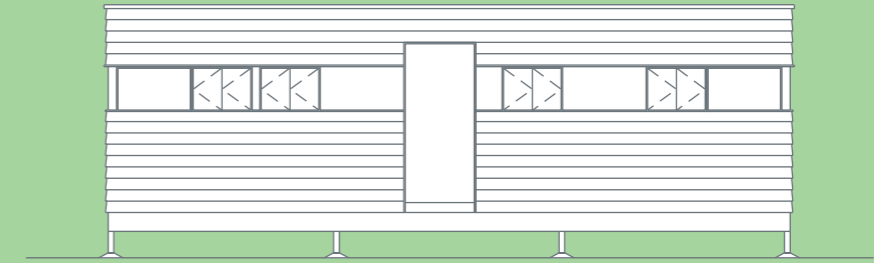

4 ELEVATION  
9000 EXPANDER

3 ELEVATION  
9000 EXPANDER

5 ELEVATION  
9000 EXPANDER

1 FLOOR PLAN  
9000 EXPANDER

2 ELEVATION  
9000 EXPANDER

DESIGN HOME CHANGE HOME CHANGE DESIGN CHANGE HOME DESIGN  
CHANGE DESIGN HOME DESIGN CHANGE HOME HOME DESIGN CHANGE

LEGEND

- 1. BATHROOM
- 2. BEDROOM
- 3. DAYBED

INTERNAL AREA: 34sqm  
ROOF AREA: 37sqm

WHITE SERIES 9000 EXPANDER