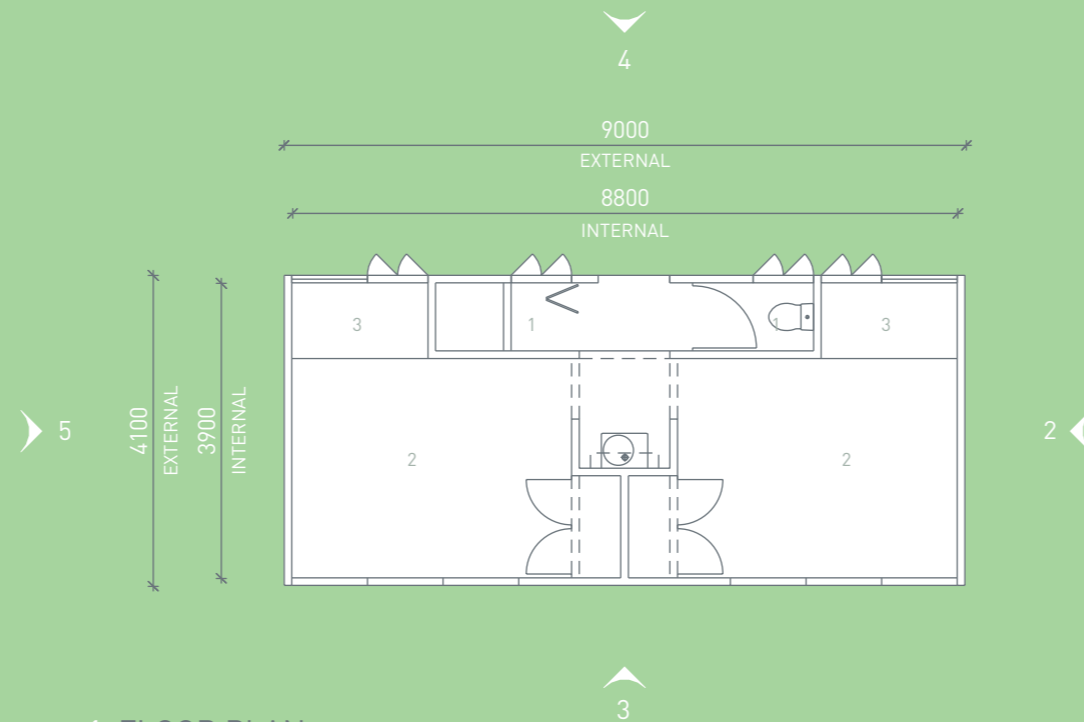

4 ELEVATION  
9000 EXPANDER

3 ELEVATION  
9000 EXPANDER

5 ELEVATION  
9000 EXPANDER

1 FLOOR PLAN  
9000 EXPANDER

2 ELEVATION  
9000 EXPANDER

DESIGN HOME CHANGE HOME CHANGE DESIGN CHANGE HOME DESIGN  
CHANGE DESIGN HOME DESIGN CHANGE HOME HOME DESIGN CHANGE

LEGEND

- 1. BATHROOM
- 2. BEDROOM
- 3. DAYBED

INTERNAL AREA: 34sqm  
ROOF AREA: 37sqm

WHITE SERIES 9000 EXPANDER